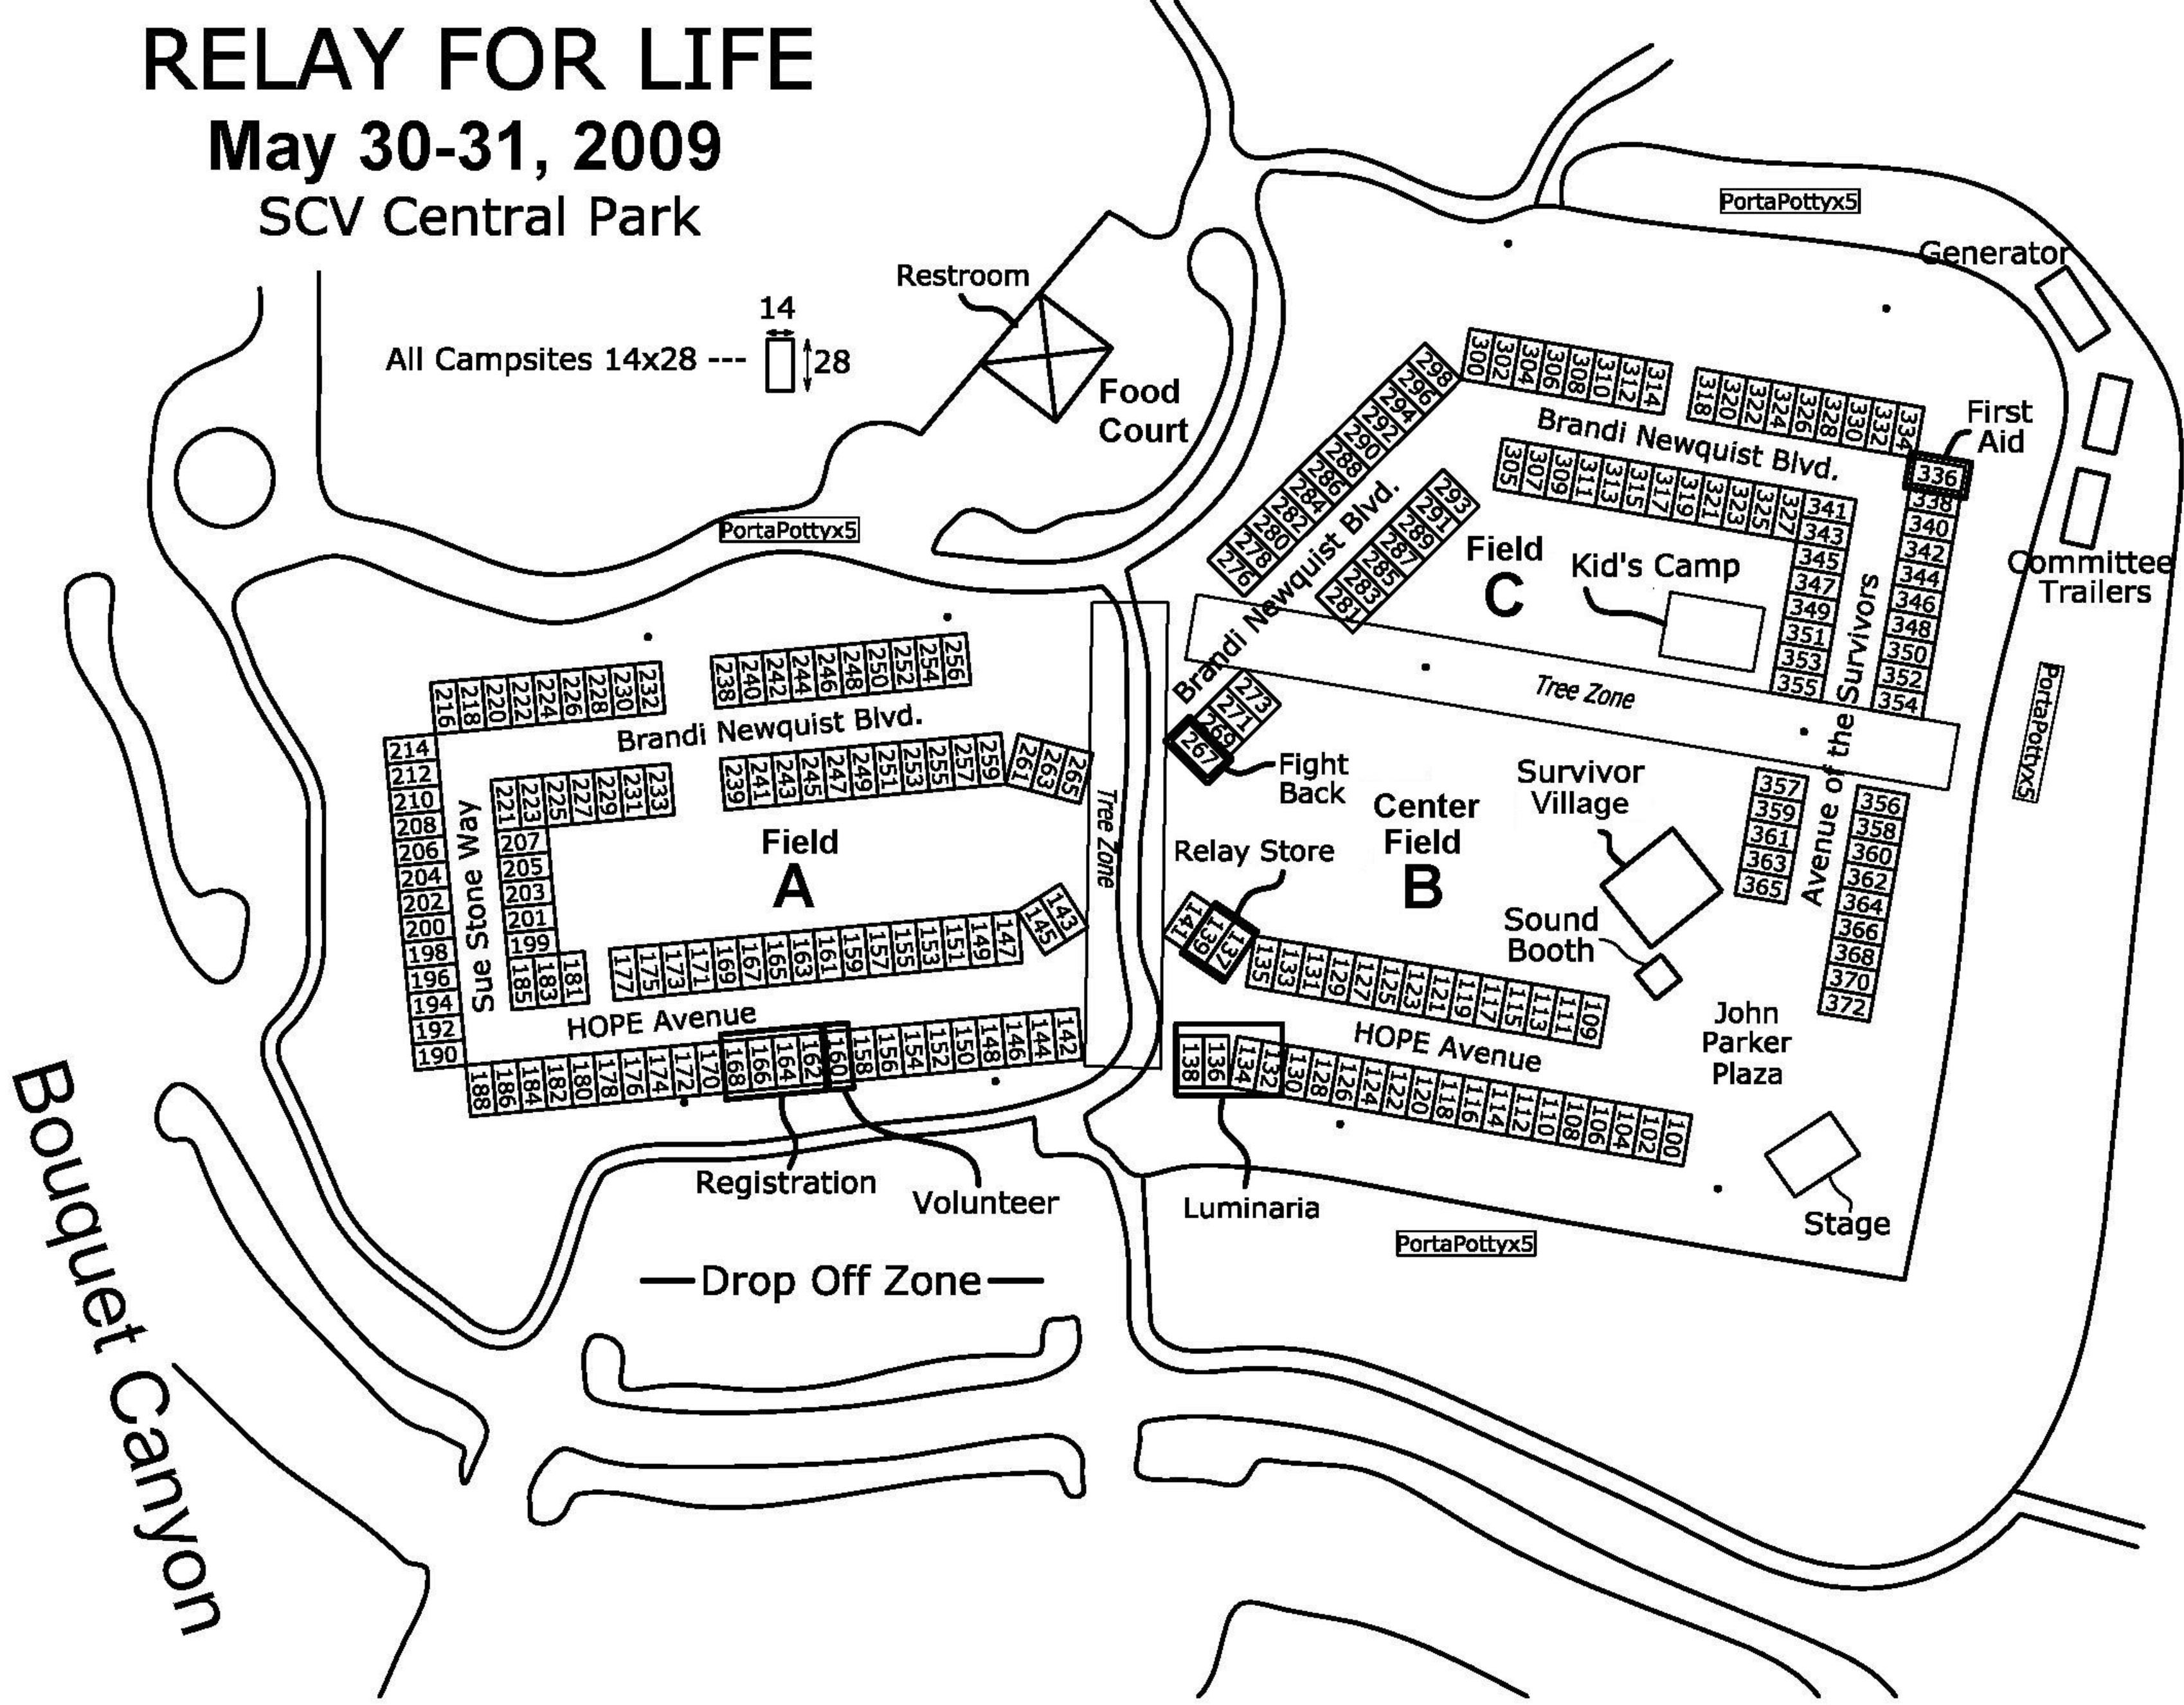

RELAY FOR LIFE

May 30-31, 2009

SCV Central Park

All Campsites 14x28 --- 

Bouquet Canyon